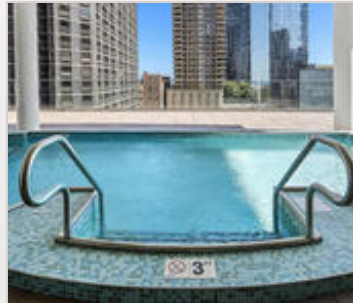

## Moment

545 N McClurg Ct  
Chicago, IL 60611 | 1-855-782-9847

While a “moment” takes us from one instance of the present to the next, Moment seeks to help you dwell in the “now,” aided by concepts of mindfulness and a holistic approach to living. Located in Chicago’s Streeterville neighborhood, Moment is a luxury rental building designed to LEED Silver standards. Moment has nearly 40,000 square feet of indoor and outdoor amenity space. Designed to heighten your connection with Moment’s surroundings, the asymmetrical bay windows create a signature look while drawing you through the living space