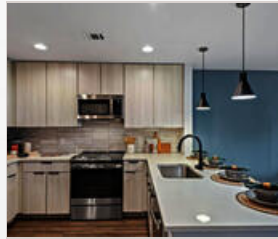

BELL UPTOWN

355 W Martin Luther King Jr Blvd.
Charlotte, NC 28202 | 1-888-249-5719

Refined interiors and concierge-level service come together in one of the Queen City's most walkable neighborhoods at Bell Uptown Charlotte. Steps from the LYNX Blue Line, Romare Bearden Park, and Bank of America Stadium, our luxury community connects you effortlessly to Uptown's energy while offering an exclusive, elevated retreat above the city. Inside your apartment, curated for modern comfort, find quartz countertops, floor-to-ceiling windows, and full-size washers and dryers. Beyond your door, unwind at the resort-style saltwater pool, recharge in the fitness center, or take advantage of the pet spa and bark park designed with your furry friends in mind. Whether you prefer to stay inside, comfy on the couch, or be out and about on the town, at Bell Uptown Charlotte, you can have it all! Visit us today to explore our modern, pet-friendly apartments and find your new home!

COMMUNITY/APARTMENT AMENITIES

- Air Conditioning
- Dishwasher
- Fitness Center
- High-speed Internet access
- Outdoor Pool
- Washer/Dryer in-suite

LEARN MORE ON OUR WEBSITE

<https://www.vipcorporatehousing.com/properties/bell-uptown.html>