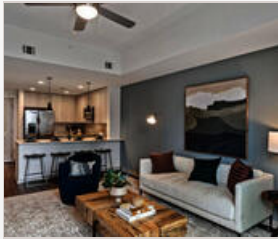

BELL UPTOWN

355 W Martin Luther King Jr Blvd.
Charlotte, NC 28202 | 1-888-249-5719

Refined interiors and concierge-level service come together in one of the Queen City's most walkable neighborhoods at Bell Uptown Charlotte. Steps from the LYNX Blue Line, Romare Bearden Park, and Bank of America Stadium, our luxury community connects you effortlessly to Uptown's energy while offering an exclusive, elevated retreat above the city. Inside your apartment, curated for modern comfort, find quartz countertops, floor-to-ceiling windows, and full-size washers and dryers. Beyond your door, unwind at the resort-style saltwater pool, recharge in the fitness center, or take advantage of the pet spa and bark park designed with your furry friends in mind. Whether you prefer to stay inside, comfy on the couch, or be out and about on the town, at Bell Uptown Charlotte, you can have it all! Visit us today to explore our modern, pet-friendly apartments and find your new home!

COMMUNITY/APARTMENT AMENITIES

- Air Conditioning
- Dishwasher
- Fitness Center
- High-speed Internet access
- Outdoor Pool
- Washer/Dryer in-suite

LEARN MORE ON OUR WEBSITE

<https://www.vipcorporatehousing.com/properties/bell-uptown.html>