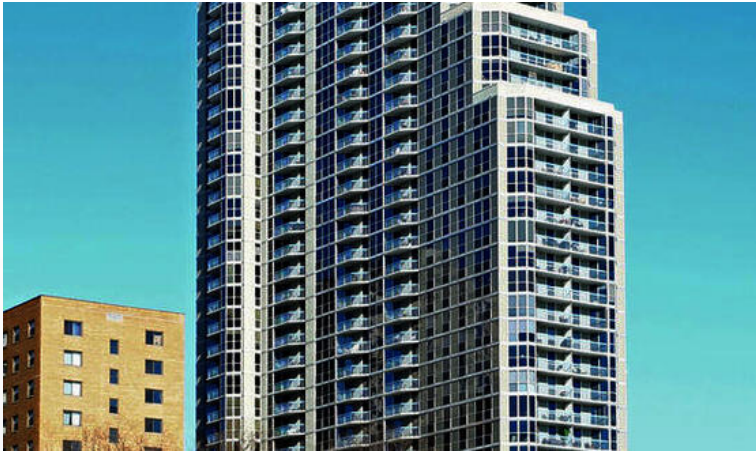

LANDMARK ON THE LAKE

1660 North Prospect Avenue
Milwaukee, WI 53202 | 1-855-782-9847

Landmark on the Lake is Milwaukee's premier 28 story high rise community located on the shore of Lake Michigan with easy access to the revitalized downtown Milwaukee area, exciting Brady Street and the historic Third Ward District. Landmark features 275 luxury condominium homes with dramatic views, comprehensive amenities and impeccable service. Landmark on the Lake is Milwaukee's best living experience for people who appreciate quality, convenience and service.