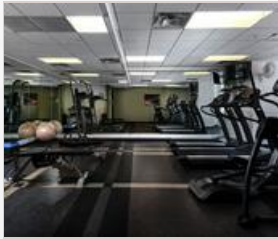

## THE MODERNE

1141 N Old World 3rd Street  
Milwaukee, WI 53203 | 1-855-782-9847

Elevated living... Experience true high-rise living at The Moderne. The Moderne sets the precedent for style and the ultimate in urban living by providing exceptional concierge services, a fitness center, dedicated elevators, and intelligently designed spaces with unmatched city, river, and lake views. The Moderne offers 1, 2 & 3 bedroom Apartments in Milwaukee, Wisconsin. Enjoy magnificent views of downtown Milwaukee, Lake Michigan, and the river. Nowhere in Milwaukee will you be able to experience this perspective of stunning views - while enjoying the convenience of vibrant nightlife, diverse restaurants, sports venues, numerous theatres, parks and immediate access to the freeway right outside your door!

### COMMUNITY/APARTMENT AMENITIES

- Business Center
- Covered Parking
- Fitness Center
- Garage Parking
- High-speed Internet access
- Large closets/storage
- Pet Friendly
- Washer/Dryer in-suite