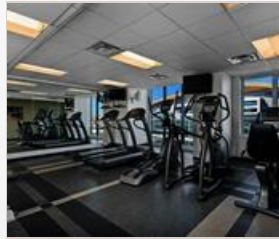

## THE MODERNE

1141 N Old World 3rd Street  
Milwaukee, WI 53203 | 1-855-782-9847

Elevated living... Experience true high-rise living at The Moderne. The Moderne sets the precedent for style and the ultimate in urban living by providing exceptional concierge services, a fitness center, dedicated elevators, and intelligently designed spaces with unmatched city, river, and lake views. The Moderne offers 1, 2 & 3 bedroom Apartments in Milwaukee, Wisconsin. Enjoy magnificent views of downtown Milwaukee, Lake Michigan, and the river. Nowhere in Milwaukee will you be able to experience this perspective of stunning views - while enjoying the convenience of vibrant nightlife, diverse restaurants, sports venues, numerous theatres, parks and immediate access to the freeway right outside your door!

### COMMUNITY/APARTMENT AMENITIES

- Business Center
- Covered Parking
- Fitness Center
- Garage Parking
- High-speed Internet access
- Large closets/storage
- Pet Friendly
- Washer/Dryer in-suite