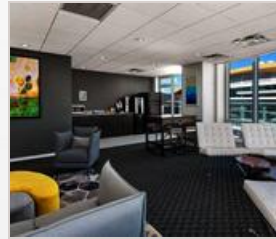

## THE MODERNE

1141 N Old World 3rd Street  
Milwaukee, WI 53203 | 1-855-782-9847

Elevated living... Experience true high-rise living at The Moderne. The Moderne sets the precedent for style and the ultimate in urban living by providing exceptional concierge services, a fitness center, dedicated elevators, and intelligently designed spaces with unmatched city, river, and lake views. The Moderne offers 1, 2 & 3 bedroom Apartments in Milwaukee, Wisconsin. Enjoy magnificent views of downtown Milwaukee, Lake Michigan, and the river. Nowhere in Milwaukee will you be able to experience this perspective of stunning views - while enjoying the convenience of vibrant nightlife, diverse restaurants, sports venues, numerous theatres, parks and immediate access to the freeway right outside your door!

### COMMUNITY/APARTMENT AMENITIES

- Business Center
- Covered Parking
- Fitness Center
- Garage Parking
- High-speed Internet access
- Large closets/storage
- Pet Friendly
- Washer/Dryer in-suite