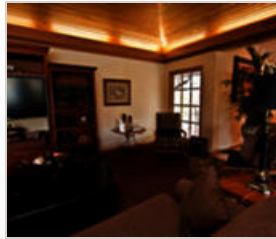

THE INN AT TALLGRASS

2280 N Tara Circle
Wichita, KS 67226 | 1-888-249-5719

Located on the most popular corner of the city, The Inn is close to shopping, dining, entertainment and most major businesses. Daily housekeeping Complimentary breakfast Complimentary hospitality hour (Monday-Thursday) Genesis Health Club privileges: fitness training, swimming, tennis, racquetball and squash. Spa services available Tallgrass Country Club privileges including golf and facilities

FLOORPLANS

COMMUNITY/APARTMENT AMENITIES

- Air Conditioning
- Business Center
- Dishwasher
- Fireplace
- High-speed Internet access
- Laundry facility on premises
- Outdoor Pool

LEARN MORE ON OUR WEBSITE