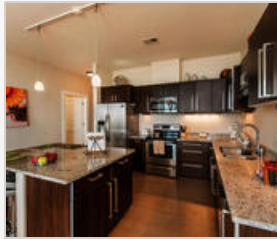

LIGHTHORSE 4041

4041 N Oakland Ave
Shorewood, WI 53211 | 1-855-782-9847

LightHorse 4041 is THE place to live in Shorewood - Located just minutes from downtown in one of Milwaukee's most walkable locations. The property features upscale amenity spaces such as an Entertainment Room and Fitness Facilities and offers Mandel's 5-star Concierge Service including package and drycleaning services as well as in-home and pet care if you are out of town.