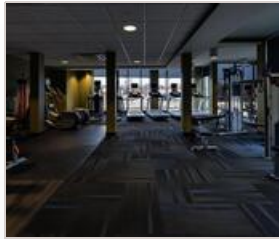

FLOORPLANS

COMMUNITY/APARTMENT AMENITIES

- Air Conditioning
- Business Center
- Dishwasher
- Fitness Center
- Garage Parking
- High-speed Internet access
- Large closets/storage
- Outdoor Pool
- Pet Friendly
- Washer/Dryer in-suite