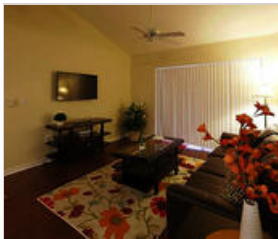

ST. ANDREWS AT PALM AIRE

1000 SW 46th Ave
Pompano Beach, FL 33069 | 1-888-249-5719

Secluded on the famous Palm Aire Golf Course, St. Andrews At Palm Aire is setting the standard in stylish apartment living. Located east of Margate and Coconut Creek, St. Andrews At Palm Aire features 1, 2 and 3 bedroom homes up to 1,289 square feet. From the elegant entrance to the resort style amenities, you will be happy to call St. Andrews At Palm Aire home!

FLOORPLANS

COMMUNITY/APARTMENT AMENITIES

- Air Conditioning
- Business Center
- Dishwasher
- Fitness Center
- Garage Parking
- Gated Community
- High-speed Internet access
- Large closets/storage
- Outdoor Pool
- Patio or Balcony
- Pet Friendly
- Tennis
- Washer/Dryer in-suite