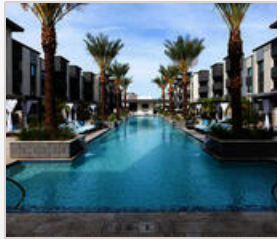

AVIVA

8340 E Baseline Rd
Mesa, AZ 85209 | 1-888-249-5719

Live where comfort meets resort style living. At Aviva, our amenity-rich apartment community offers you a next-level lifestyle. Lavish extras combine with a sleek design to offer you a breathtaking living experience. Upscale benefits continue out your front door and into the community amenities. Take advantage of our top-notch offerings with endless opportunities to stay active or relax in style. Your new home is surrounded by everything you need for an extraordinary life – awe-inspiring desert hikes, convenient shopping.

COMMUNITY/APARTMENT AMENITIES

- Air Conditioning
- Business Center
- Covered Parking
- Fitness Center
- High-speed Internet access
- Large closets/storage
- Outdoor Pool
- Patio or Balcony
- Pet Friendly
- Washer/Dryer in-suite