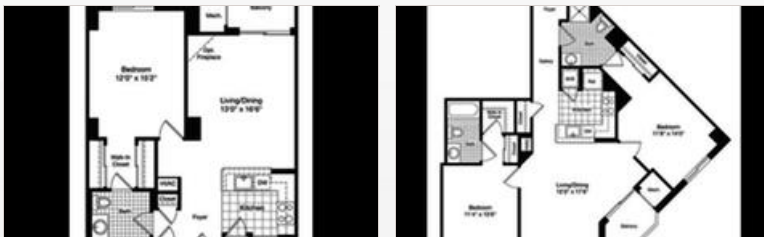

AVALON COURTHOUSE PLACE

1320 N Veitch Street
Arlington, VA 22201 | 1-888-249-5719

Avalon Courthouse Place, a short walk to the Courthouse Metro, offers spacious one and two bedroom Arlington apartments with excellent amenities like private patios, large walk-in closets, plush wall-to-wall carpeting, separate dining rooms and deluxe kitchens. Superb community facilities include a split-level pool, a high-tech business center, a library, the sports club and much more. The combination of amazing features and a professional on-site staff makes Avalon Courthouse Place the ideal choice.

FLOORPLANS

COMMUNITY/APARTMENT AMENITIES

- Air Conditioning
- Business Center
- Covered Parking
- Dishwasher
- Fireplace
- Fitness Center
- Garage Parking
- High-speed Internet access
- Large closets/storage
- Outdoor Pool
- Patio or Balcony
- Pet Friendly
- Washer/Dryer in-suite