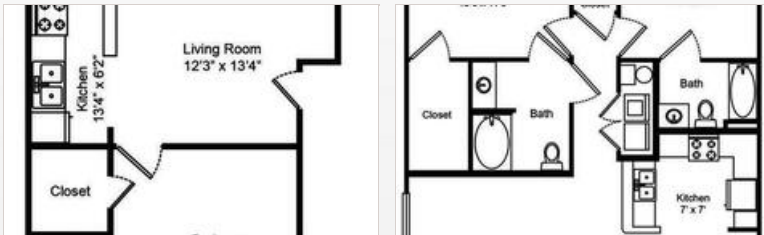

FLOORPLANS

COMMUNITY/APARTMENT AMENITIES

- Air Conditioning
- Business Center
- Dishwasher
- Fitness Center
- High-speed Internet access
- Large closets/storage
- Outdoor Pool
- Pet Friendly
- Washer/Dryer in-suite

LEARN MORE ON OUR WEBSITE

<https://www.vipcorporatehousing.com/properties/legacy-at-friendly-manor.html>