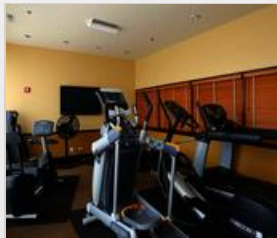

vip CORPORATE[®]
HOUSING

Deerfield Village

625 Deerfield Road
Deerfield, IL 60015 | 1-855-782-9847

In the heart of downtown Deerfield Just walk out of your door and embrace the advantages of living in an urban, pedestrian-friendly community. Retailers nearby include Whole Foods, Barnes and Noble, Starbucks, amazing restaurants, and many more. The Metra train to downtown Chicago is only .3 miles or a 6 minute walk from the complex. Live in the splendor of downtown Deerfield; serious LUX living at this high-end top notch location - Suspended above a rambling retail mall, life begins at Starbucks in the morning and ends the night at Bobby's. Just think weekends at Elizabeth Arden before heading to Whole Foods for wine and cheese- this is how we live at Deerfield Village. This is not just a place to live, more a place to become alive. Summer months you can sit on your private terrace and hear the sounds of

Community/Apartment Amenities

- o Business Center
- o Covered Parking
- o Fitness Center
- o Garage Parking
- o High-speed Internet access
- o Patio or Balcony
- o Pet Friendly
- o Washer/Dryer in-suite