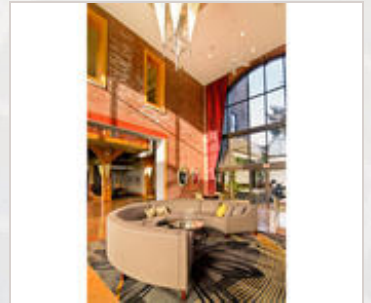

vip CORPORATE[®]
HOUSING

Ovaltine Court

1 Ovaltine Court
Villa Park, IL 60181 | 1-855-782-9847

Enjoy the best of both worlds at Ovaltine Court: Chicago loft-style living and contemporary garden-style living available for lease. Featuring luxury amenities and community activities within a classic American town, Ovaltine Court is ideal for urban dwellers looking for a change of pace without sacrificing stellar service or premium facilities. Located in historic Villa Park, Ovaltine Court features direct access to the Metra Rail system as well as the Illinois Prairie Path, which connects bikers, runners and walkers to the nearby Elmhurst, Glen Ellyn, Wheaton, Oak Brook