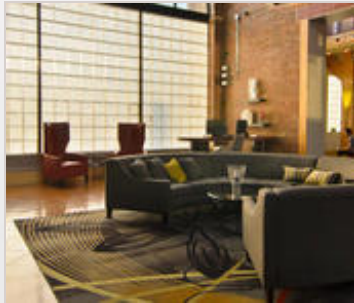

vip CORPORATE[®]
HOUSING

Ovaltine Court

1 Ovaltine Court
Villa Park, IL 60181 | 1-855-782-9847

Enjoy the best of both worlds at Ovaltine Court: Chicago loft-style living and contemporary garden-style living available for lease. Featuring luxury amenities and community activities within a classic American town, Ovaltine Court is ideal for urban dwellers looking for a change of pace without sacrificing stellar service or premium facilities. Located in historic Villa Park, Ovaltine Court features direct access to the Metra Rail system as well as the Illinois Prairie Path, which connects bikers, runners and walkers to the nearby Elmhurst, Glen Ellyn, Wheaton, Oak Brook

Community/Apartment Amenities

- Business Center
- Fitness Center
- Garage Parking
- High-speed Internet access
- Patio or Balcony
- Pet Friendly
- Playground
- Washer/Dryer in-suite

www.vipcorporatehousing.com