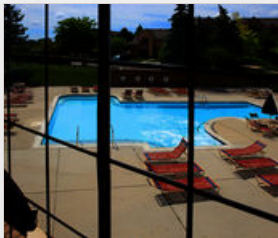

vip CORPORATE[®]
HOUSING

Saddle Creek

43398 Citation
Novi, MI 48375 | 1-855-782-9847

Surround yourself with beautifully landscaped grounds. Saddle Creek Apartments located in Novi Michigan, offers a quiet and relaxed place to live. Yet we are only five minutes from I-96, I-696, I-275, Twelve Oaks Mall, Fountain Walk and Novi Town Center. We have one and two bedroom apartments with one or two bathrooms.

Community Features

- Premier Novi location
- Minutes from great shopping & dining
- Major expressways only 2 miles away
- Covered parking
- Hot nightlife nearby
- Gorgeous park like landscape
- 2 Lighted Tennis Courts

Community/Apartment Amenities

- Business Center
- Covered Parking
- Fitness Center
- High-speed Internet access
- Outdoor Pool
- Patio or Balcony
- Tennis
- Washer/Dryer in-suite

www.vipcorporatehousing.com