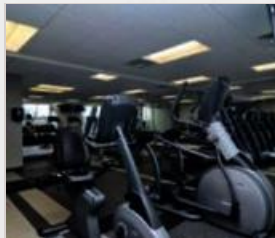

vip CORPORATE[®]
HOUSING

The Moderne

1141 N Old World 3rd Street
Milwaukee, WI 53203 | 1-855-782-9847

Elevated living... Experience true high-rise living at The Moderne. The Moderne sets the precedent for style and the ultimate in urban living by providing exceptional concierge services, a fitness center, dedicated elevators, and intelligently designed spaces with unmatched city, river, and lake views. The Moderne offers 1, 2 & 3 bedroom Apartments in Milwaukee, Wisconsin. Enjoy magnificent views of downtown Milwaukee, Lake Michigan, and the river. Nowhere in Milwaukee will you be able to experience this perspective of stunning views - while enjoying the convenience of vibrant nightlife, diverse restaurants, sports venues, numerous theatres, parks and immediate access to the freeway right outside your door!

Community/Apartment Amenities

- Business Center
- Covered Parking
- Fitness Center
- Garage Parking
- High-speed Internet access
- Washer/Dryer in-suite

www.vipcorporatehousing.com