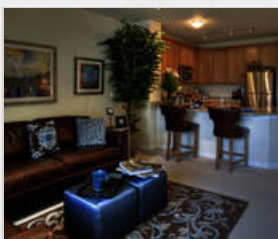

## Legacy at Poplar Creek

1900 Windsong Drive  
Schaumburg, IL 60194 | 1-855-782-9847

Perfect Blend of Luxury & Location Welcome to Legacy at Poplar Creek. Live in an apartment home you deserve! Count on our proven record of superior service, local/long-term management and a committed customer-focused staff meeting the needs of numerous highly satisfied residents. Our spacious garden style floor plans give you large living areas. Combine all this with an extremely convenient location and the finest that Schaumburg has to offer. Close to public golf courses, forest preserves and located on 12.8 beautifully wooded acres; Legacy at Poplar Creek offers access to the best in outdoor recreation. Want to relax? Soak in the sun on the large deck around our oversized pool. We are just waiting for you...after all, don't you deserve the best?