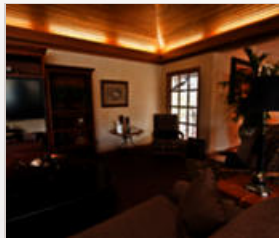

vip CORPORATE®
HOUSING

THE INN AT TALLGRASS

2280 N Tara Circle
Wichita, KS 67226 | 1-888-249-5719

Located on the most popular corner of the city, The Inn is close to shopping, dining, entertainment and most major businesses. Daily housekeeping Complimentary breakfast Complimentary hospitality hour (Monday-Thursday) Genesis Health Club privileges: fitness training, swimming, tennis, racquetball and squash. Spa services available Tallgrass Country Club privileges including golf and facilities

<http://www.vipcorporatehousing.com/properties/the-inn-at-tallgrass.html>