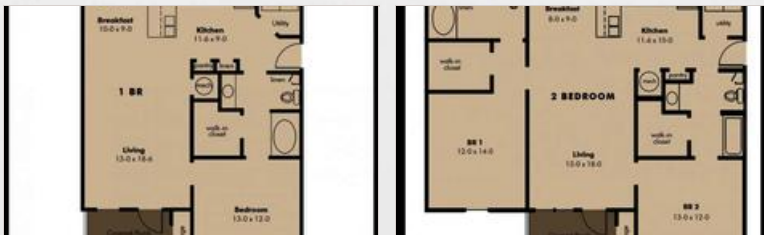

Floorplans

Community/Apartment Amenities

- Air Conditioning
- Business Center
- Dishwasher
- Fitness Center
- Gated Community
- High-speed Internet access
- Large closets/storage
- Outdoor Pool
- Patio or Balcony
- Pet Friendly
- Washer/Dryer in-suite

www.vipcorporatehousing.com