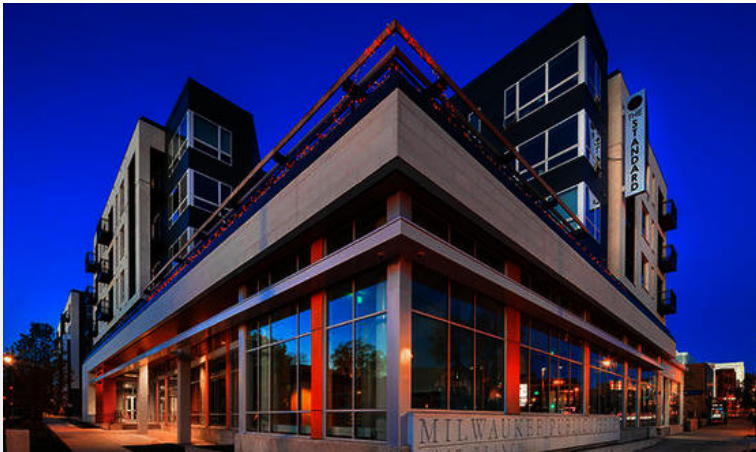

vip CORPORATE®
HOUSING

The Standard

2340 N Cramer St
Milwaukee, WI 53211 | 1-855-782-9847

Experience a new Standard of living on Milwaukee's vibrant East Side. Embrace the energy of a dynamic neighborhood with unparalleled convenience, recreation, dining, and nightlife. The Standard provides new construction, upscale finishes, high end appliances, and luxurious amenities, all within Milwaukee's most walk friendly and dynamic neighborhoods. Enjoy an elevated living experience with a sophisticated sense of style. Relax in the comfort and serenity of your new home with modern amenities and a bold design. Our modern interior finishes distinguish The Standard from more traditional constructions on Milwaukee's East Side. Let us redefine your Standard of urban living!

<http://www.vipcorporatehousing.com/>

Community/Apartment Amenities

- Business Center
- Fitness Center
- Garage Parking
- High-speed Internet access
- Large closets/storage
- Patio or Balcony
- Pet Friendly
- Washer/Dryer in-suite

www.vipcorporatehousing.com