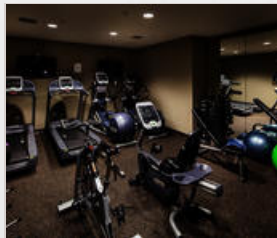

vip CORPORATE[®]
HOUSING

The Standard

2340 N Cramer St
Milwaukee, WI 53211 | 1-855-782-9847

Experience a new Standard of living on Milwaukee's vibrant East Side. Embrace the energy of a dynamic neighborhood with unparalleled convenience, recreation, dining, and nightlife. The Standard provides new construction, upscale finishes, high end appliances, and luxurious amenities, all within Milwaukee's most walk friendly and dynamic neighborhoods. Enjoy an elevated living experience with a sophisticated sense of style. Relax in the comfort and serenity of your new home with modern amenities and a bold design. Our modern interior finishes distinguish The Standard from more traditional constructions on Milwaukee's East Side. Let us redefine your Standard of urban living!

<http://www.vipcorporatehousing.com/>

Community/Apartment Amenities

- Business Center
- Fitness Center
- Garage Parking
- High-speed Internet access
- Large closets/storage
- Patio or Balcony
- Pet Friendly
- Washer/Dryer in-suite