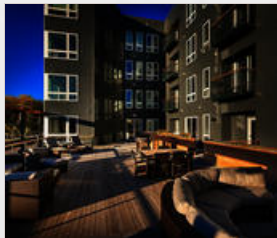

vip CORPORATE®
HOUSING

The Standard

2340 N Cramer St
Milwaukee, WI 53211 | 1-855-782-9847

Experience a new Standard of living on Milwaukee's vibrant East Side. Embrace the energy of a dynamic neighborhood with unparalleled convenience, recreation, dining, and nightlife. The Standard provides new construction, upscale finishes, high end appliances, and luxurious amenities, all within Milwaukee's most walk friendly and dynamic neighborhoods. Enjoy an elevated living experience with a sophisticated sense of style. Relax in the comfort and serenity of your new home with modern amenities and a bold design. Our modern interior finishes distinguish The Standard from more traditional constructions on Milwaukee's East Side. Let us redefine your Standard of urban living!

<http://www.vipcorporatehousing.com/>

Community/Apartment Amenities

- Business Center
- Fitness Center
- Garage Parking
- High-speed Internet access
- Large closets/storage
- Patio or Balcony
- Pet Friendly
- Washer/Dryer in-suite

www.vipcorporatehousing.com