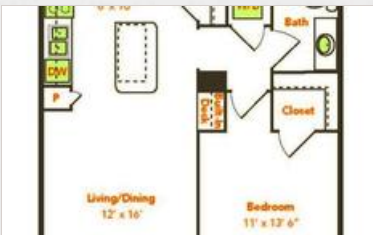

Floorplans

Community/Apartment Amenities

- Air Conditioning
- Business Center
- Covered Parking
- Dishwasher
- Fitness Center
- High-speed Internet access
- Large closets/storage
- Patio or Balcony
- Pet Friendly
- Washer/Dryer in-suite

www.vipcorporatehousing.com