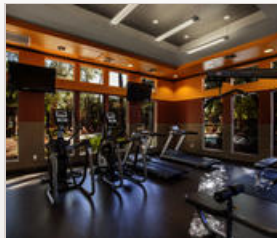

<http://www.vipcorporatehousing.com/properties/imt-riverview.html>

Floorplans

Community/Apartment Amenities

- Air Conditioning
- Business Center
- Covered Parking
- Dishwasher
- Fitness Center
- Garage Parking
- High-speed Internet access
- Large closets/storage
- Outdoor Pool
- Patio or Balcony
- Pet Friendly
- Washer/Dryer in-suite