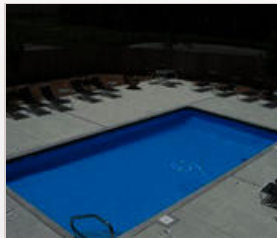

vip CORPORATE[®]
HOUSING

Canyon Court

700 Comet Lane
Lawrence, KS 66049 | 1-888-249-5719

Canyon Court was planned with excellence in mind. Beautiful architecture combined with attractive amenities blend to create the ideal living environment. Canyon Court offers first class apartments with many upgrades and amenities including fitness center, basketball court, pool, and spa. Expect excellence at Canyon Court!

<http://www.vipcorporatehousing.com/properties/canyon-court.html>

Floorplans

Community/Apartment Amenities

- Air Conditioning
- Dishwasher
- Fitness Center
- Garage Parking
- High-speed Internet access
- Outdoor Pool
- Patio or Balcony
- Pet Friendly
- Washer/Dryer in-suite