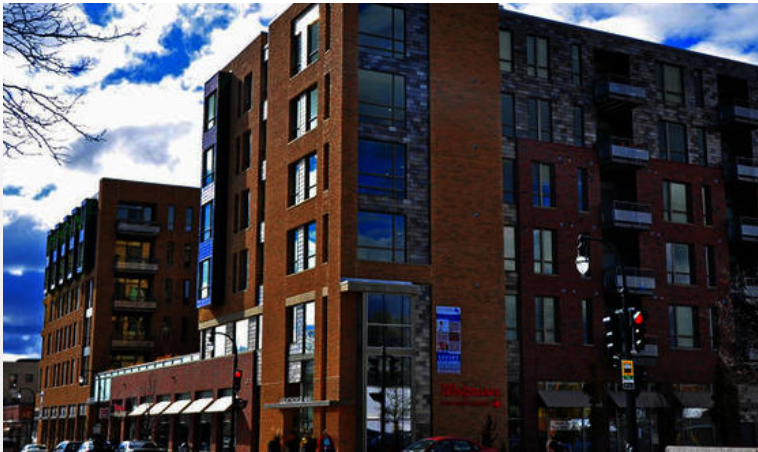

vip CORPORATE[®]
HOUSING

LightHorse 4041

4041 N Oakland Ave
Shorewood, WI 53211 | 1-855-782-9847

LightHorse 4041 is THE place to live in Shorewood - Located just minutes from downtown in one of Milwaukee's most walkable locations. The property features upscale amenity spaces such as an Entertainment Room and Fitness Facilities and offers Mandel's 5-star Concierge Service including package and drycleaning services as well as in-home and pet care if you are out of town.

<http://www.vipcorporatehousing.com/properties/lighthorse-4041.html>

Community/Apartment Amenities

- Air Conditioning
- Business Center
- Covered Parking
- Fitness Center
- Garage Parking
- High-speed Internet access
- Large closets/storage
- Laundry facility on premises
- Patio or Balcony
- Pet Friendly
- Washer/Dryer in-suite