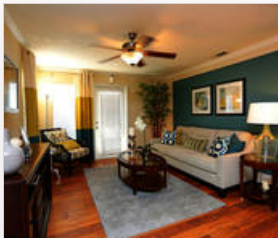

vip CORPORATE[®]
HOUSING

150 Summit

150 Summit Place
Birmingham, AL 35243 | 1-888-249-5719

The Only Apartments at The Summit and within walking distance to some of Birmingham's most popular restaurants, shops and area attractions! Live in one of the friendliest apartments in Birmingham, AL and surround yourself with beautiful landscaping, comfortable homes, and thoughtful amenities. Located near the roadways Hwy 280, I-459, and Cross Haven Road, 150 Summit is just minutes away from The Summit Mall as well as all of the shopping, dining and entertainment that nearby Vestavia Hills, Birmingham has to offer. 150 Summit offers its residents unique one, two, or three bedroom apartment homes, in addition to exclusive amenities such as 2 Swimming Pools, 24 Hour Fitness Center, and Stainless Steel Appliances with Dishwashers. Take a swim in one of our gorgeous pool. stroll through our pet-friendly