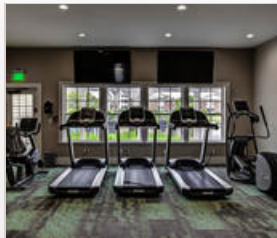

<http://www.vipcorporatehousing.com/>

Floorplans

Community/Apartment Amenities

- Air Conditioning
- Business Center
- Covered Parking
- Dishwasher
- Fitness Center
- Garage Parking
- High-speed Internet access
- Large closets/storage
- Outdoor Pool
- Patio or Balcony
- Pet Friendly
- Washer/Dryer in-suite