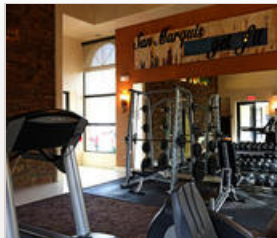

vip CORPORATE[®]
HOUSING

San Marquis

577 E Baseline Road
Tempe, AZ 85283 | 1-855-782-9847

Near the heart of Tempe, San Marquis puts you minutes from Mill Avenue and ASU, Tempe Marketplace, Chandler Fashion Center and Kiwanis Park. It's easy to relax at the poolside cabana's wet bar or whirlpool spa, but you'll also find great shopping, the latest movies, sports, and easy access to the 60 and I-10 nearby. Choose your favorite of fourteen floor plans featuring nine-foot ceilings with fans. Canned lighting complements the granite countertops and sleek stainless steel appliances, as well as your built-in tech center. This gated community features a fitness center open around the clock, a swimming pool with sundeck, a relaxing sauna, and a sociable clubhouse for catching up with old and new friends. You'll also appreciate the appealing convenience of a WiFi cyber café, a picnic area with barbecue arills, and even a resident business

Floorplans

Community/Apartment Amenities

- Air Conditioning
- Business Center
- Covered Parking
- Dishwasher
- Fitness Center
- Garage Parking
- Gated Community
- High-speed Internet access
- Large closets/storage
- Outdoor Pool
- Patio or Balcony
- Pet Friendly
- Washer/Dryer in-suite