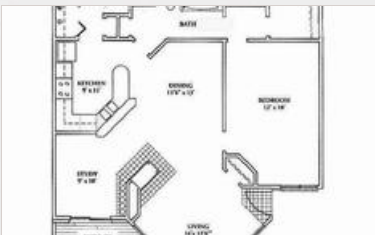

## Waterford Downs

11502 Craig Court  
St. Louis, MO 63146 | 1-888-249-5719

Waterford Downs in Creve Coeur in St. Louis, MO. Waterford Downs Apartment Homes is convenient to I-270 with available one and two bedroom homes. You can expect built-in microwave ovens, full-size washers and dryers and fireplaces in every apartment. Underground parking available, as well. Enjoy Waterford Downs apartments' complete facilities for entertaining and socializing, such as a fully equipped clubhouse with large screen TV, weight room, billiards room, sauna and a beautiful, relaxing pool. Quality construction and important features, such as, the warmth of wall-to-wall carpeting, the privacy of sound insulation, secluded patios and balconies and the spaciousness of walk in closets can be yours at Waterford Downs. An address that's just minutes

## Floorplans